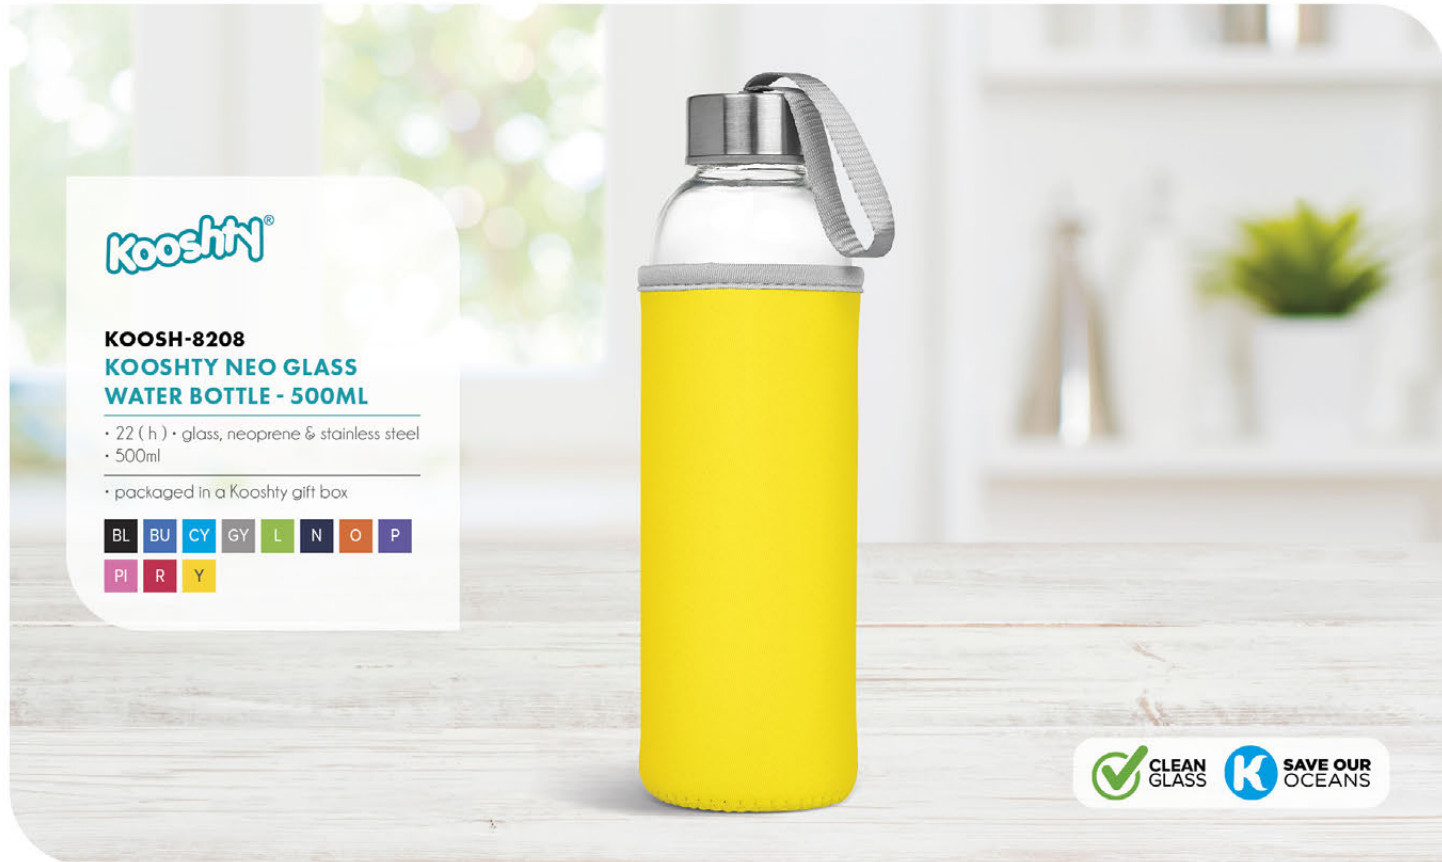

Kooshty®

KOOSH-8208
KOOSHTY NEO GLASS
WATER BOTTLE - 500ML

- 22 (h) • glass, neoprene & stainless steel
- 500ml

- packaged in a Kooshty gift box

- BL BU CY GY L N O P
- PI R Y