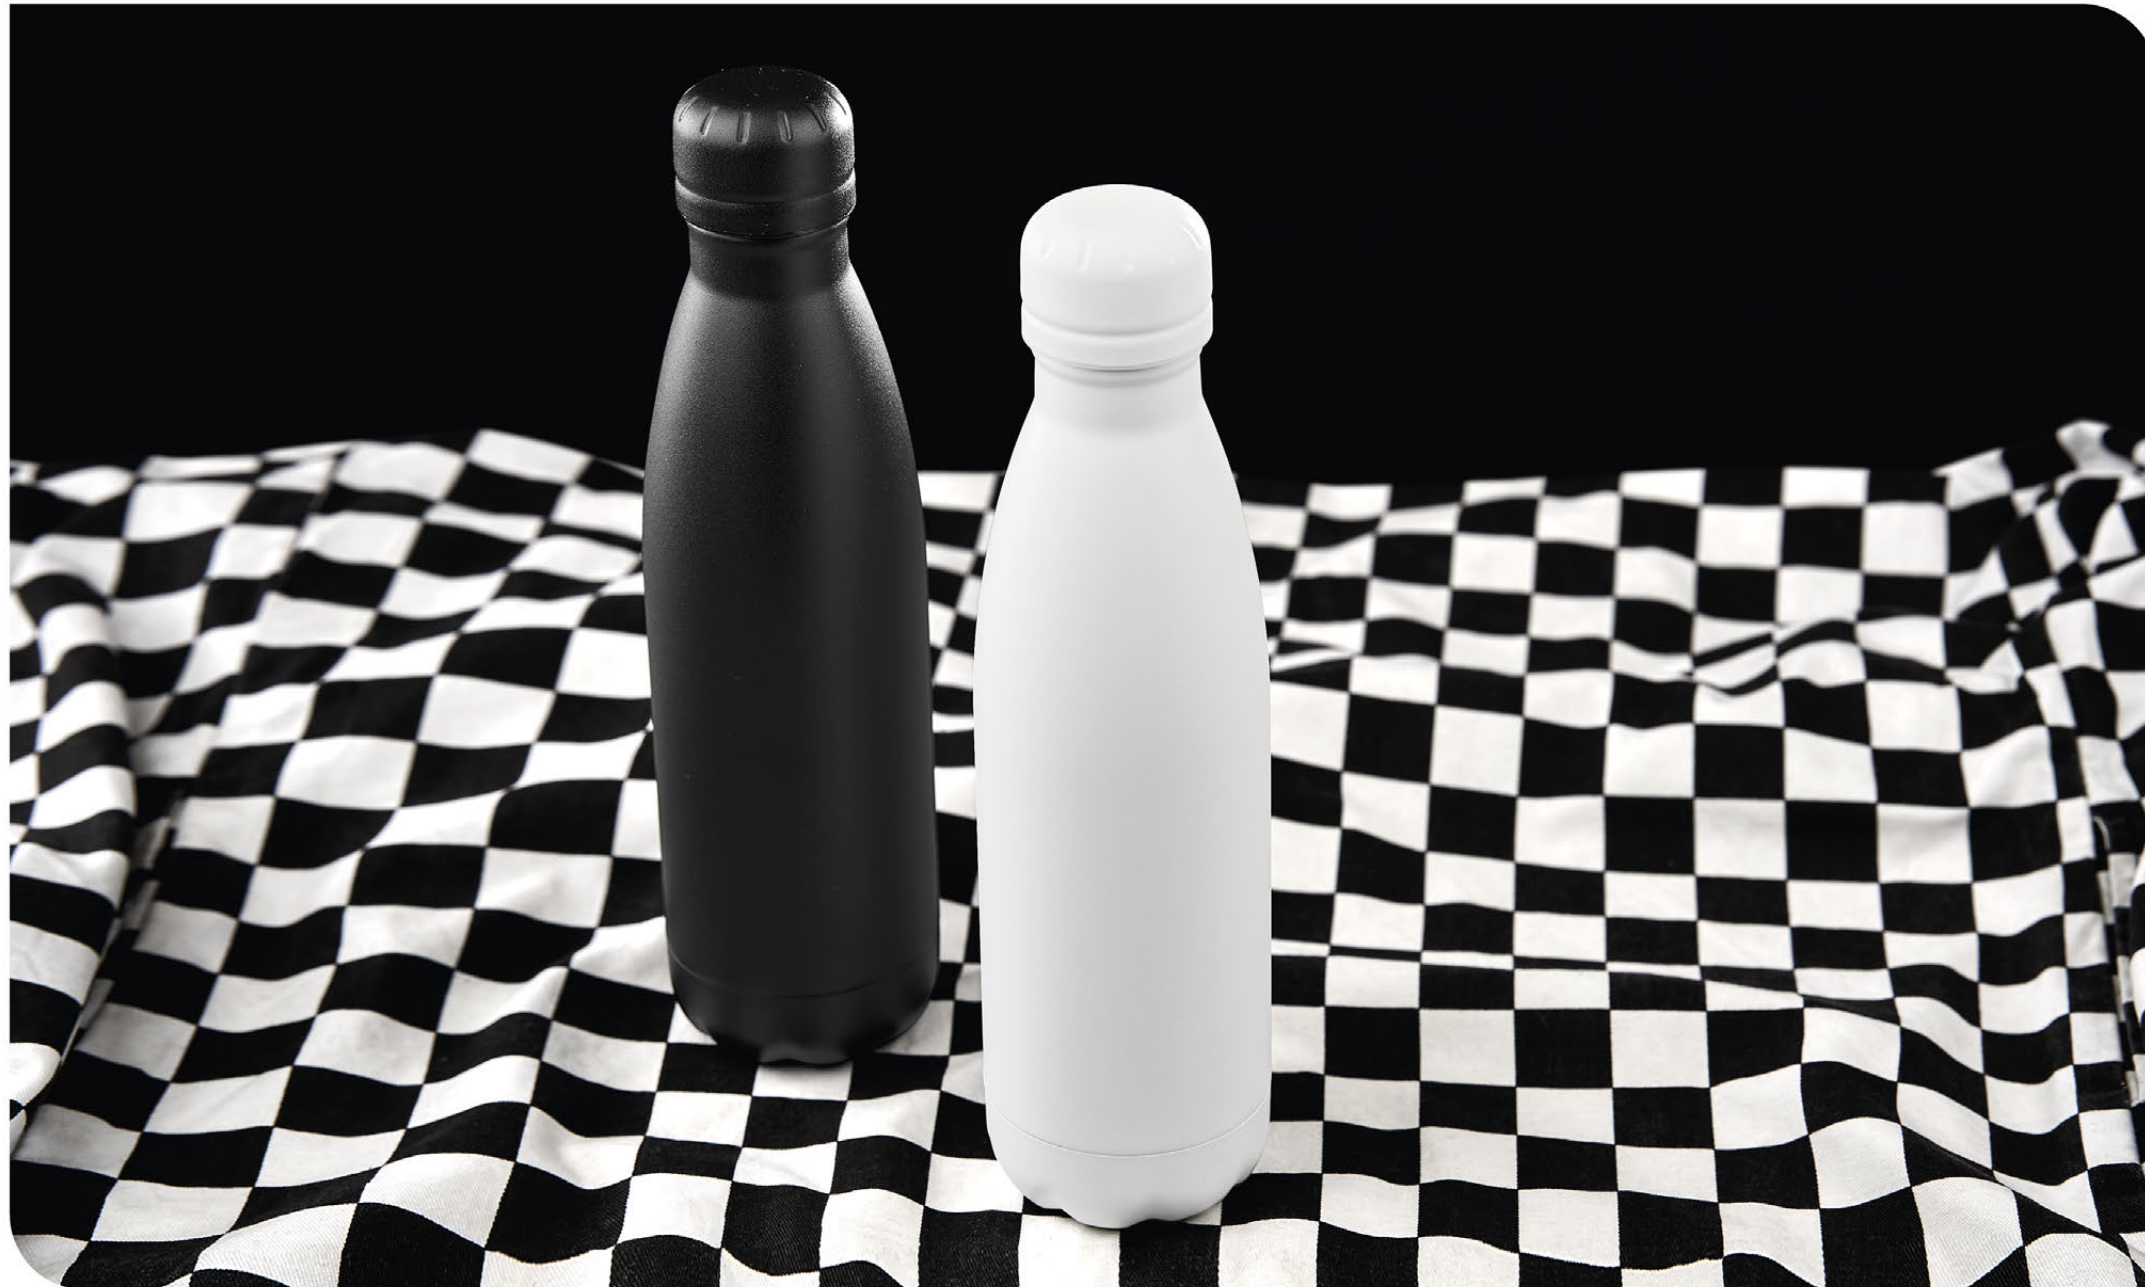

Kooshty®

GF-KS-631-B
KOOSHTY WAHOO VACUUM
WATER BOTTLE - 500ML

· 25.5 (h) · stainless steel with
powder-coated finish · 500ml

· packaged in a Kooshty gift box

BL SW

KEEPS LIQUIDS
HOT FOR 4-6 HOURS AND
COLD FOR 10-12 HOURS

K SAVE OUR
OCEANS