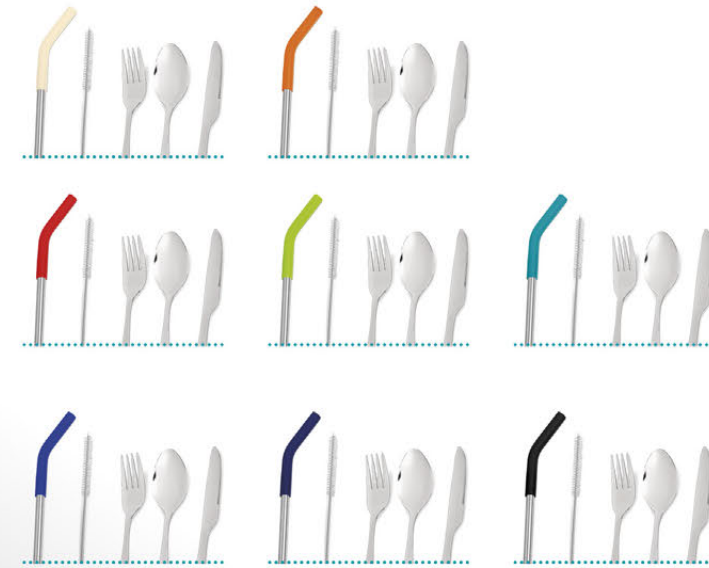

**KOOSH-9012
KOOSHTY SAFARI CUTLERY SET**

- 18 (l) x 4.2 (w) x 1 (h)
- stainless steel knife, fork & spoon
- packed in a jute-look neoprene drawstring pouch

BL

Kooshty

**KOOSH-9022
KOOSHTY SAFARI CUTLERY & STRAW SET**

- 18 (l) x 4.2 (w) x 1 (h)
- stainless steel knife, fork, spoon & straw • straw has a food-grade silicone tip
- packed in a jute-look neoprene drawstring pouch

BL BU CM L N O R TQ

KOOSH-9005
KOOSHTY SLURP STRAW SET