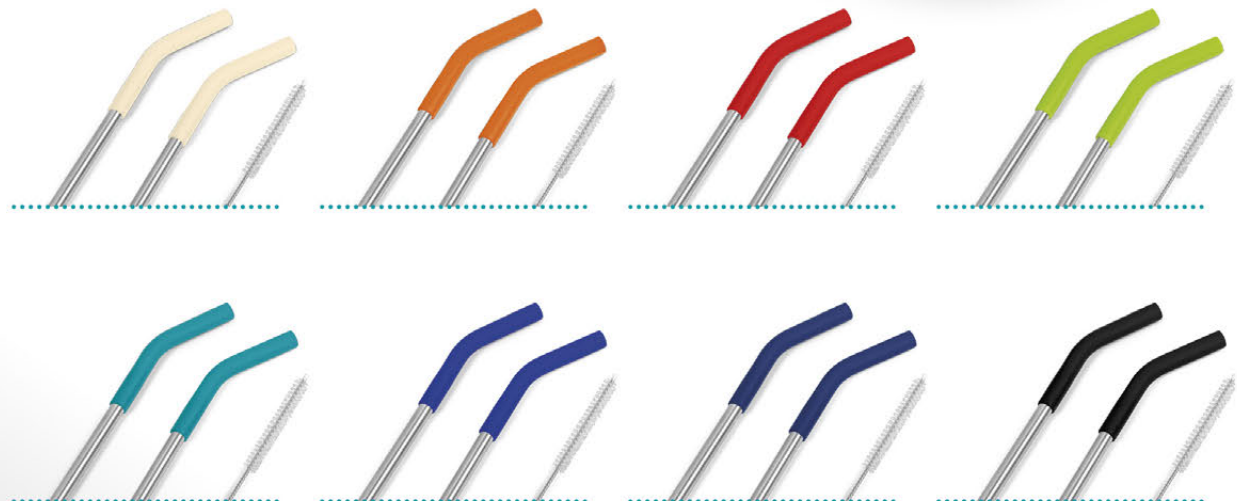

KOOSH-9005
KOOSHTY SLURP STRAW SET

Two Straws: 22 (h) • stainless steel &
food-grade silicone
Brush Cleaner: 20 (h)

• packaged in a Kooshty gift tube

BL BU CM L N O R TO