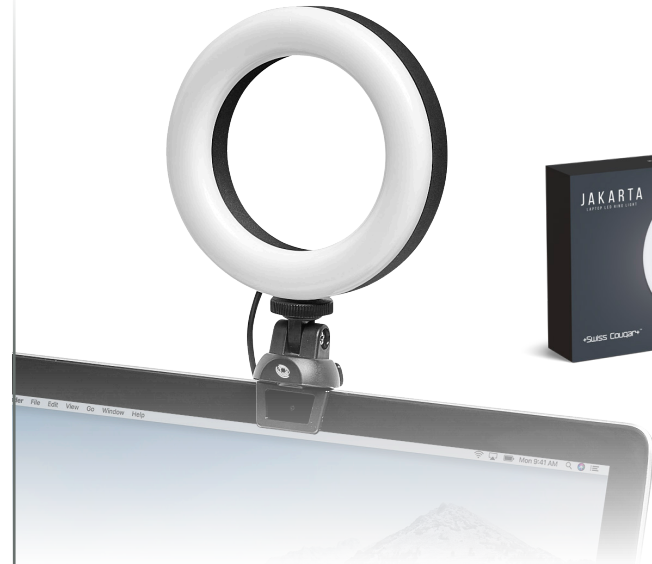

MT-SC-375-B
SWISS COUGAR
JAKARTA LAPTOP LED RING LIGHT